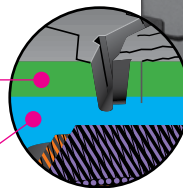

#### Outstanding Traction and Even Wear

Realize multiple benefits with Matrix® Siping

- **Matrix Siping**
  - Matrix sipes provide inter-locking action which offer excellent traction and even wear
  - Zig-Zag groove walls provide optimized biting edges and excellent water and snow evacuation

#### Optimized Traction

Confident handling

- **Shoulder Siping**  
Delivers additional traction in adverse weather conditions without compromising tread life in regional applications

Tread Size	Metric	220	230	240
Tread Depth	Metric	17 mm		
	Inches	21/32"		