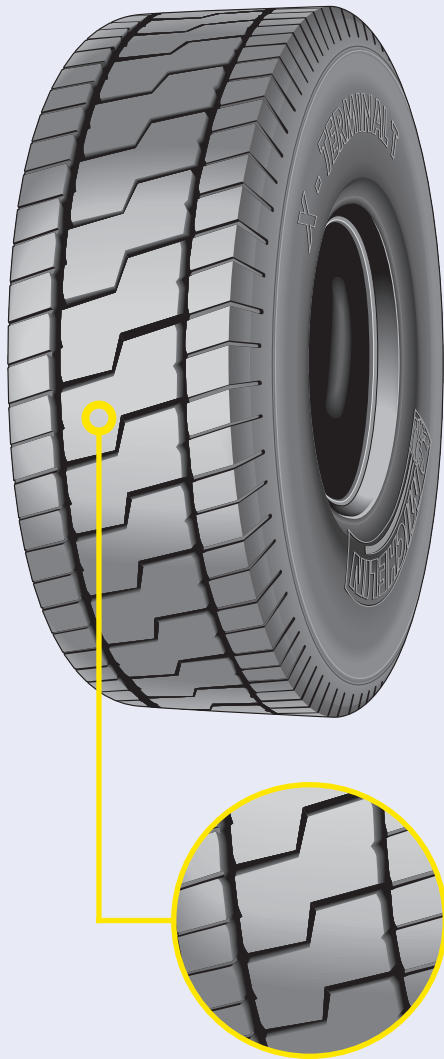

MICHELIN®

X-TERMINAL T™

KEEP YOUR MACHINE **ON THE MOVE** AND KEEP
YOUR TIRE **BUDGET UNDER CONTROL**

X-TERMINAL T 168A8 280/75 R 22.5 TUBELESS

X-TERMINAL T 175A8 310/80 R 22.5 TUBELESS

PORT TRACTORS AND PORT TRAILERS

MICHELIN

MICHELIN® X-TERMINAL T™

KEEP YOUR MACHINE **ON THE MOVE** AND KEEP YOUR TIRE **BUDGET UNDER CONTROL**

PORT TRACTORS AND PORT TRAILERS

■ **VERSATILITY**

Same size and same tread for all the axles (front and rear)

Reduction of stocks

■ **PRODUCTIVITY**

Low downtime due to high puncture resistance

■ **SAFETY & RELIABILITY**

High level of transversal and longitudinal grip

Excellent performance on wet ground

Tubeless tire

Anti-static properties

MICHELIN

MICHELIN TECHNICAL DATA

COMMERCIAL DESCRIPTION	CAI MSPN	Max. dist. / hour km mile	e mm inch	D mm inch	R' mm inch	RC mm inch	Tread depth mm 32rd	Dual Spacing mm inch	Cap liter gallon	Measuring Recommended Rim (1)	Other Approved Rims (1)
X-TERMINAL T 168A8 280/75 R 22.5 Tubeless (12)	004371 33193	20 12.4	279 11	995 39.2	447 17.6	3000 118.1	31 39.1	326 29	85 22.5	8.25	
Bar		6				8				10	
<i>Psi</i>		87				116				145	
Machine - Use (kg - lb)	TERMINAL TRACTOR										
STATIC		5350 11797				6900 15215				8450 18632	
5 KM/H 3 MPH		5060 11157				6450 14222				7840 17287	
10 KM/H 6 MPH		4370 9636				5800 12789				7280 16052	
25 KM/H 15 MPH		4200 9261				5300 11687				6300 13892	
40 KM/H 25 MPH		3750 8269				4675 10308				5600 12348	