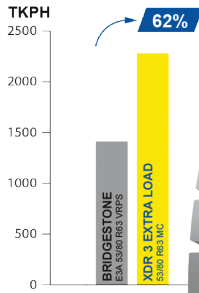

Interlocking blocks of rubber create better load distribution

¹ Based on comparisons of maximum load capacity of the MICHELIN® XDR® 3 Extra Load to the MICHELIN® XDR® 3, size 53/80R63, as set forth in the 2018 Michelin Data Book, taking as a reference the technical data of the Komatsu 930-E4 truck. Actual results may vary, and may be impacted by many factors, to include road conditions, weather, environment, driving habits, tire size, equipment and maintenance.

² Based on comparisons of the MICHELIN® XDR® 3 Extra Load to the MICHELIN® XDR® 3, as set forth in the 2018 MICHELIN® Data Book.

INCREASE YOUR MAXIMUM TRUCK PAYLOAD BY UP TO 12.6%¹ VS. MICHELIN® XDR® 3 (TKPH=15%²)