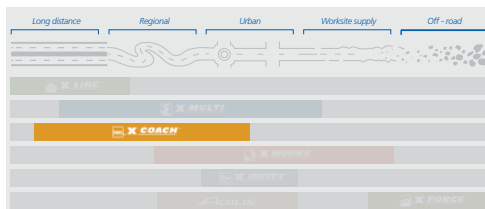

POSITIONING MAP